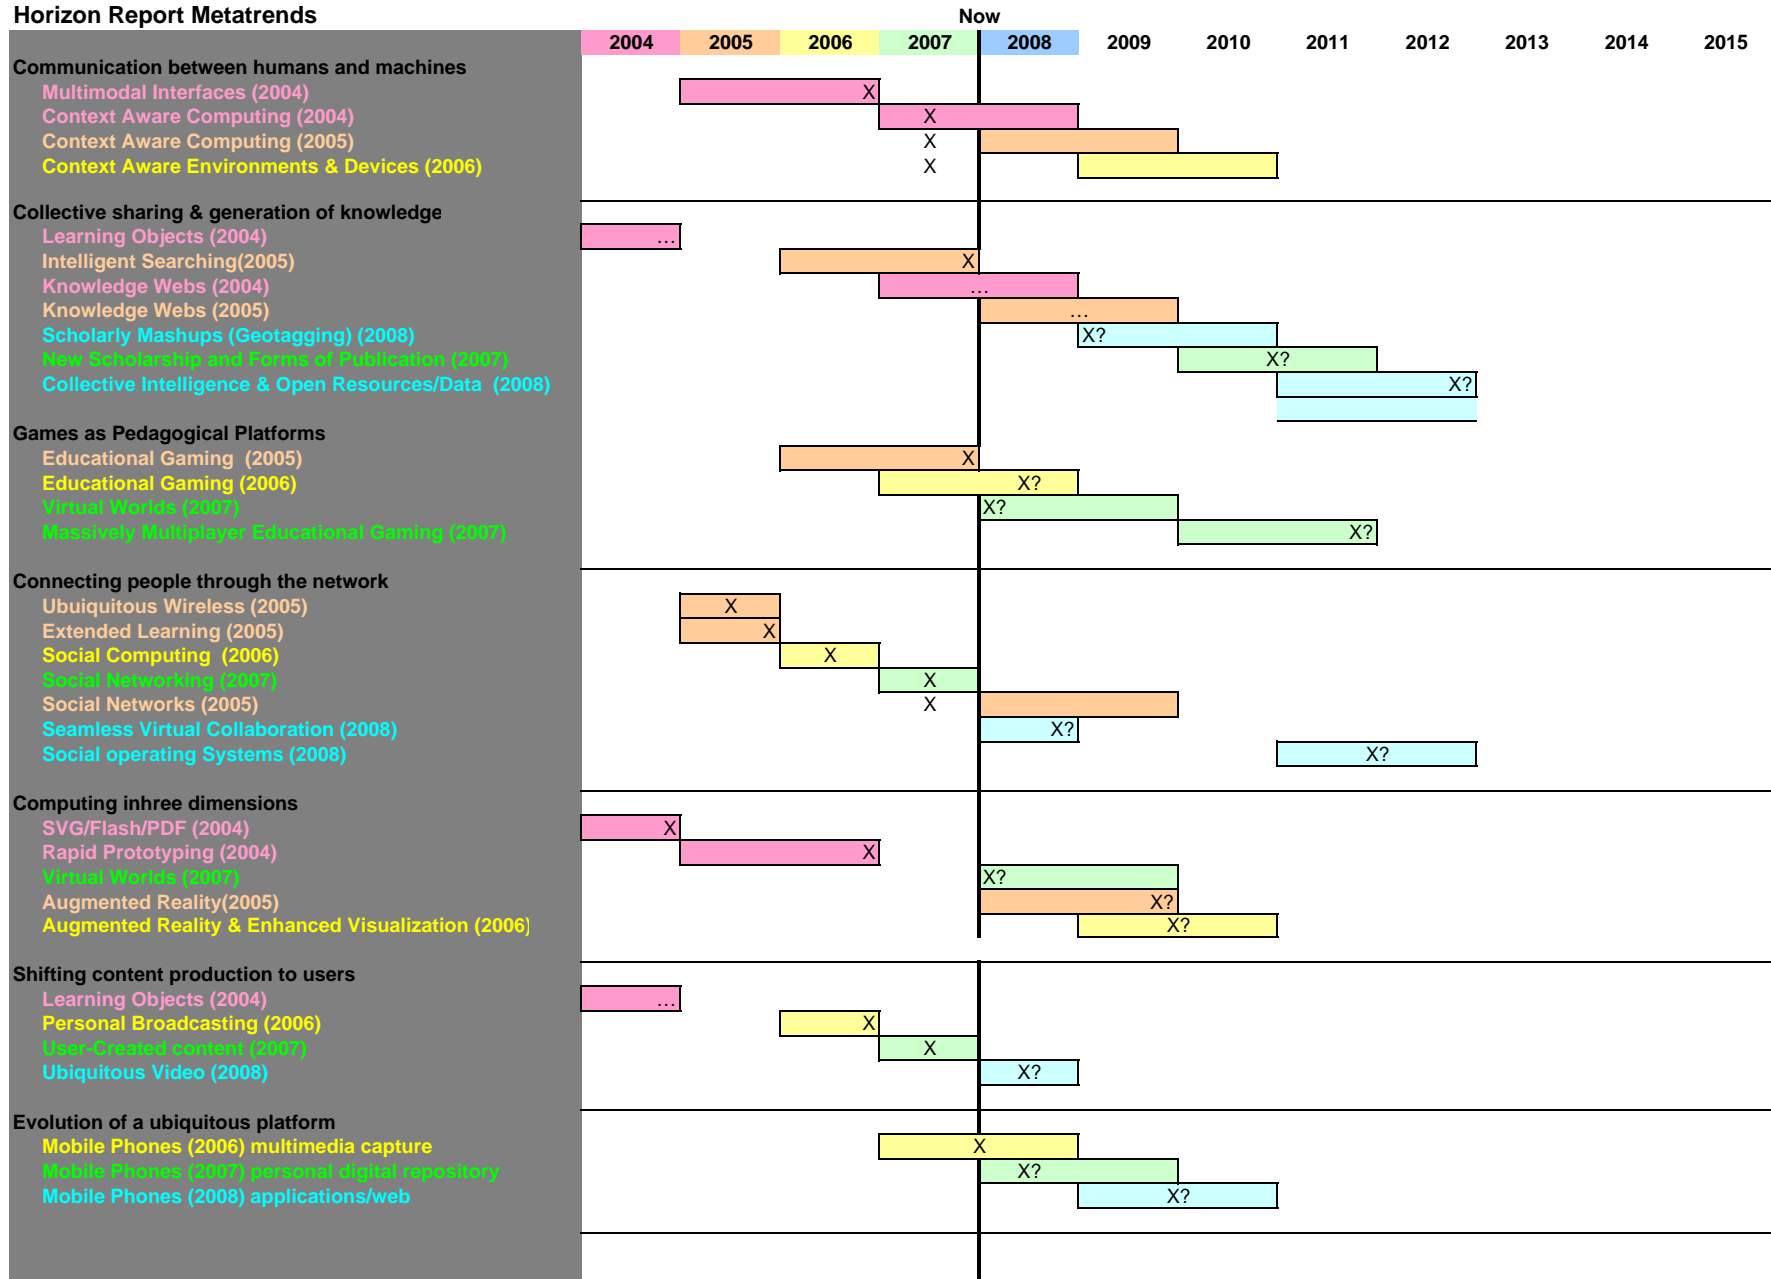

Horizon Report Metatrends

X's represent the moment the tipping point was/will be likely reached ...